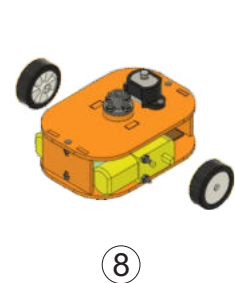

INSTRUCTIONS