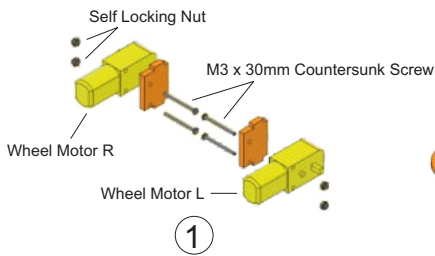

INSTRUCTIONS