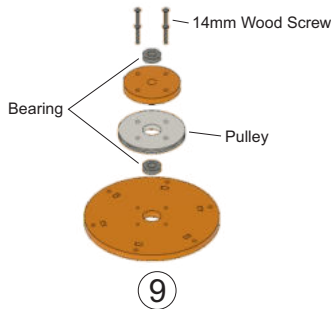

## CONTENTS

1x Wooden Panel Set

1x Circuit Board

1x Weapon Motor (W)

2x Wheel Motor (L & R)

2x Wheel

4x M3 x 16mm Countersunk Screw

4x M3 x 30mm Countersunk Screw

10x M3 x 10mm Screw

4x 5mm Wood Screw

6x 10mm Wood Screw

4x 14mm Wood Screw

8x Self Locking Nut

1x Weapon Mount

10x Nut

2x Set Screw

2x Bearing

1x Pulley

1x Weapon Motor Mount

1x Pin

1x Battery Pack

1x Elastic Band

## INSTRUCTIONS