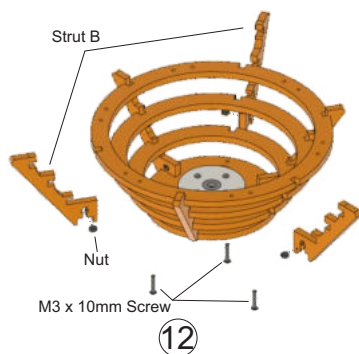

INSTRUCTIONS