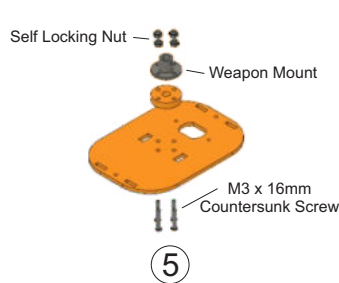

INSTRUCTIONS