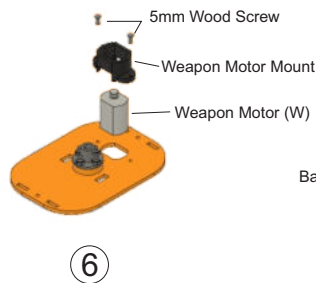

INSTRUCTIONS