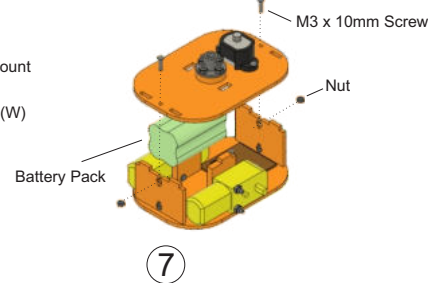

INSTRUCTIONS