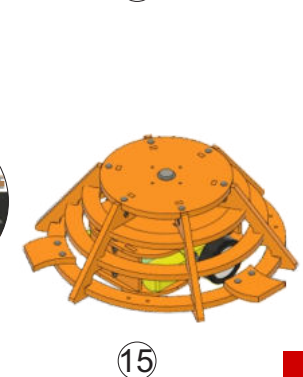

INSTRUCTIONS