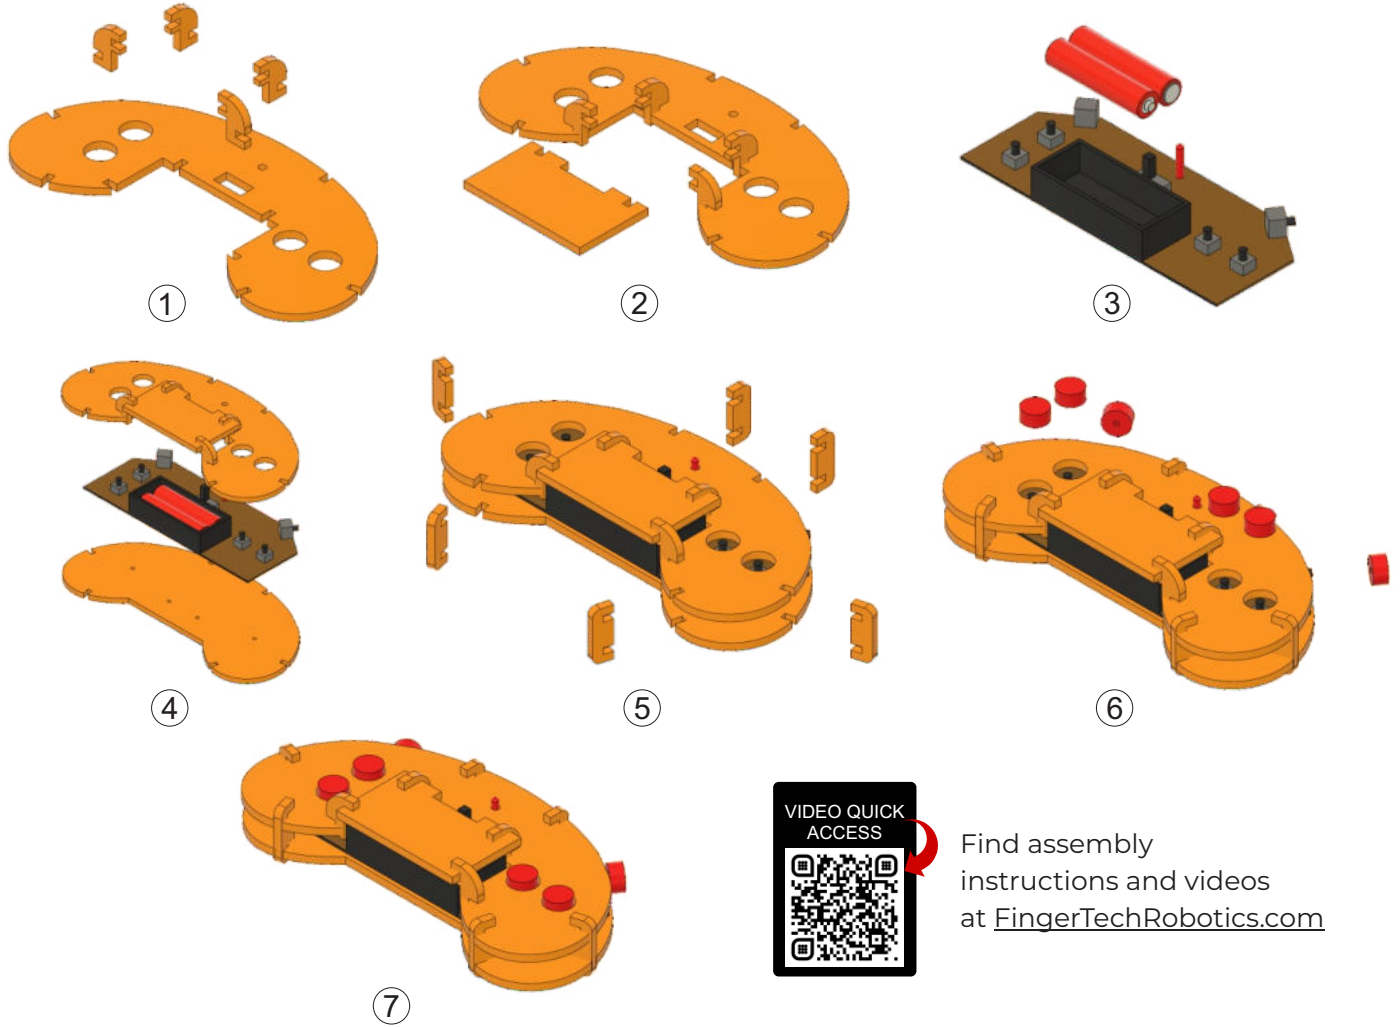

REMOTE CONTROL

Find assembly instructions and videos at FingerTechRobotics.com

SCIENCE
SALAD

distributed
by