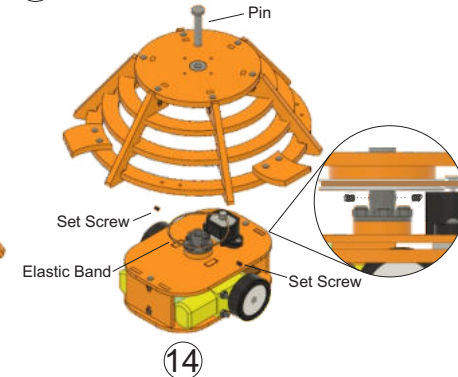

INSTRUCTIONS