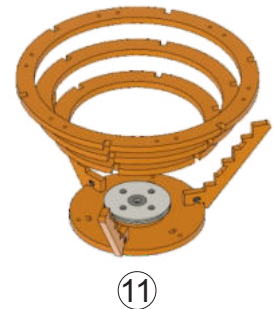

INSTRUCTIONS